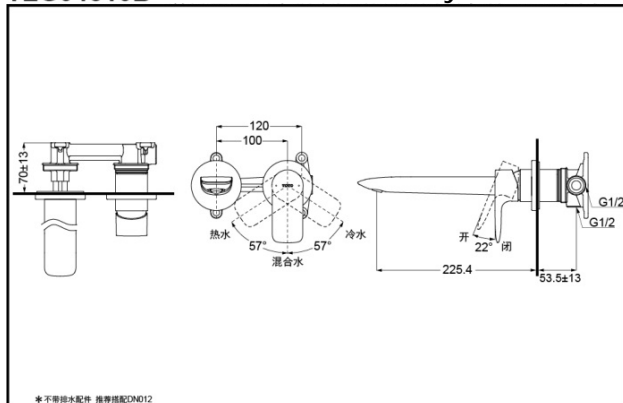

TLG04310B Wall-Mounted Lavatory Faucet

*TOTO(CHINA) CO.,LTD. All rights reserved.
TOTO(CHINA) CO.,LTD. www.toto.com.cn

Others

Series : GA