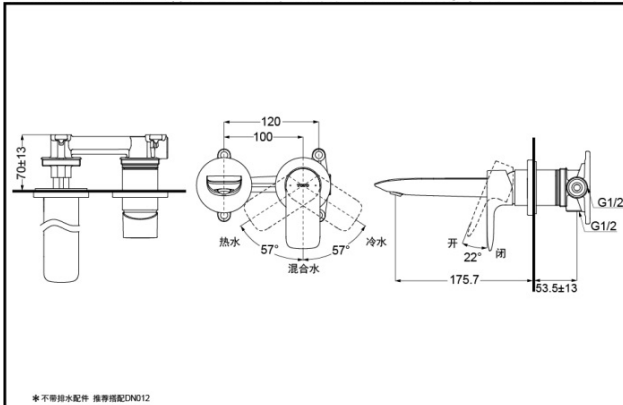

TOTO

Wall-Mounted Lavatory Faucet

TLG04309B
TLG04310B

TLG04309B
(W/O pop-up waste)

TLG04310B
(W/O pop-up waste)

FEATURES

- Elegant appearance.
- Beautiful curves reveal elegant taste.
- Easy installation and usage.
- Unique aerial technology , smooth and moderate flow presents more comfort experience and saves water as well.

Reduce The
Water
Technology

SPECIFICS

Water Inlet Requirement :
0.05MPa(Dynamic
Pressure)~1.0MPa(Static
Pressure)

Water Efficiency : Grade1
Spout : Bubbler equipped

TLG04309B Wall-Mounted Lavatory Faucet

*TOTO(CHINA) CO.,LTD. All rights reserved.

TLG04310B Wall-Mounted Lavatory Faucet

*TOTO(CHINA) CO.,LTD. All rights reserved.
TOTO(CHINA) CO.,LTD. www.toto.com.cn

Others

Series : GA